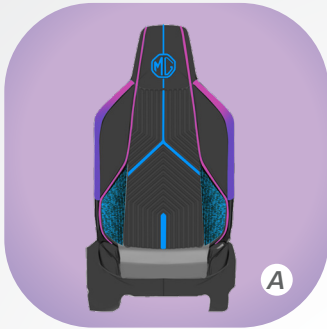

GAMER EDITION

MORTAL    **COMET** 

Doesn't it hit different when somebody matches your vibe?
And MG Comet EV is just the car that will vibe with you
because it's the perfect partner in crime which brings out
the fun side of you as you drive the car through the city.

GAMER OP KIT

GLOW UP INTERIORS

A SEAT COVERS-GAMER

B STEERING WHEEL COVER-GAMER

C INTERIOR INSERTS-GAMER

D CARPET MAT-GAMER

HIGH-KEY EXTERIORS

E BODY SIDE MOULDING-GAMER

F BODY GRAPHICS-GAMER

G WHEEL COVERS-GAMER

H FOG LAMP GARNISH F/R-GAMER

PERSONALISATION

With the MG Comet EV, you get to make a statement with what you ride. In fact, you can customise your own look for your car with variety of stickering options and accessories. Now you can start trending with every drive and make your car your own just by adding your name on the key.