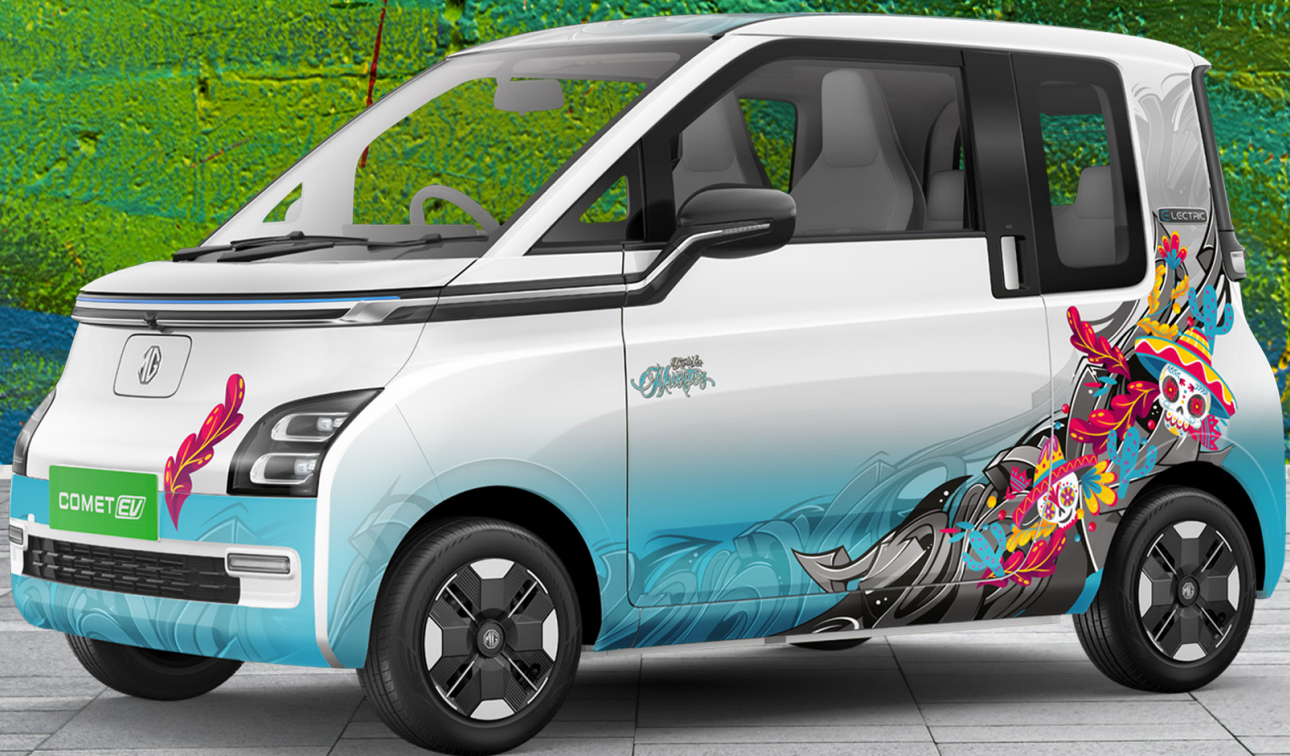

COMET *EV*

GENUINE ACCESSORIES

KEEPING IT REAL

No one likes a fake and that's why each and every part of your MG Comet EV is genuine.

And by that, we mean that they have gone through extensive product development and testing to ensure that they are up to speed. Be it compatibility or dependability, MG Genuine Accessories are always on point, just so they work together towards making every drive amazing for you! What's more these parts are also covered by the E-Shield warranty.

GAMER EDITION

MORTAL    **COMET** 

Doesn't it hit different when somebody matches your vibe?
And MG Comet EV is just the car that will vibe with you
because it's the perfect partner in crime which brings out
the fun side of you as you drive the car through the city.

F BODY GRAPHICS-GAMER

G WHEEL COVERS-GAMER

H FOG LAMP GARNISH F/R-GAMER

PERSONALISATION

With the MG Comet EV, you get to make a statement with what you ride. In fact, you can customise your own look for your car with variety of stickering options and accessories. Now you can start trending with every drive and make your car your own just by adding your name on the key.