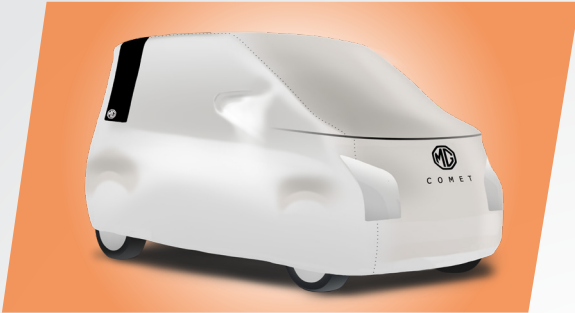

ESSENTIALS

▶ **CAR COVER - SILVER**

Always keep your car protected even while it is parked. The MG branded silver car cover is convenient to use and provides resistance against dust, dirt, UV rays and water.