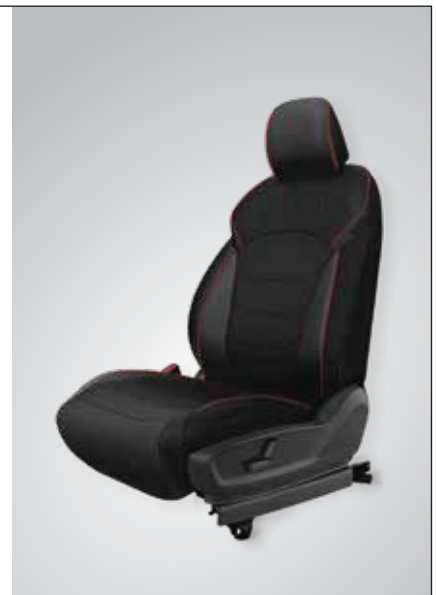

# INTERIORS

**STEERING WHEEL COVERS - BLACK**

**STEERING WHEEL COVERS - IVORY**

These genuine MG Steering Covers offer you a comfortable grip and add a plush look.

**SEAT COVER  
IVORY GEOMETRIC**

**SEAT COVER  
IVORY AND BLACK**