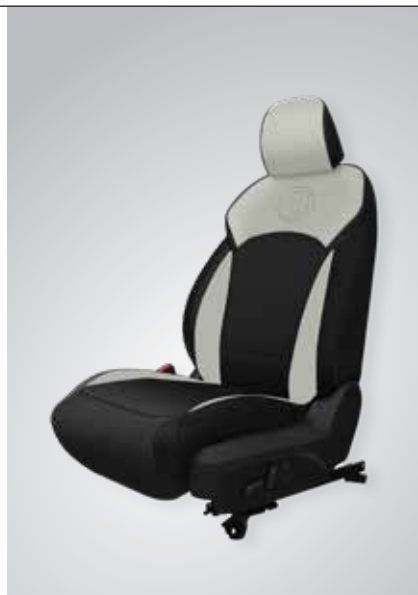

# INTERIORS

**STEERING WHEEL COVERS - BLACK**

**STEERING WHEEL COVERS - IVORY**

These genuine MG Steering Covers offer you a comfortable grip and add a plush look.

**SEAT COVER  
IVORY GEOMETRIC**

**SEAT COVER  
IVORY AND BLACK**