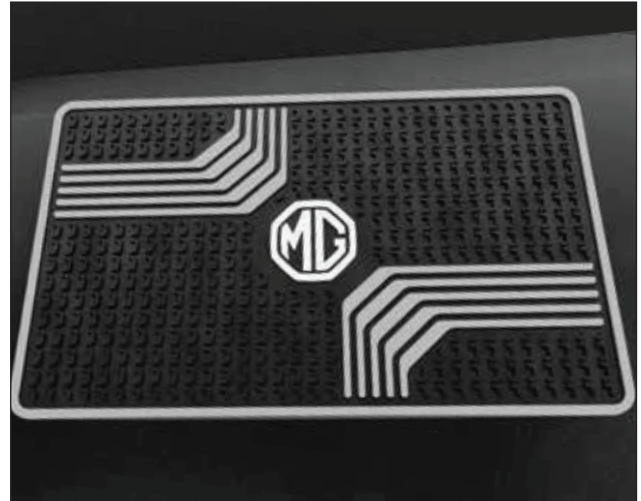

ANTI-SLIP MATS

Tufted mats with sticking prowess that don't let your phone or other utilities fall off while driving.