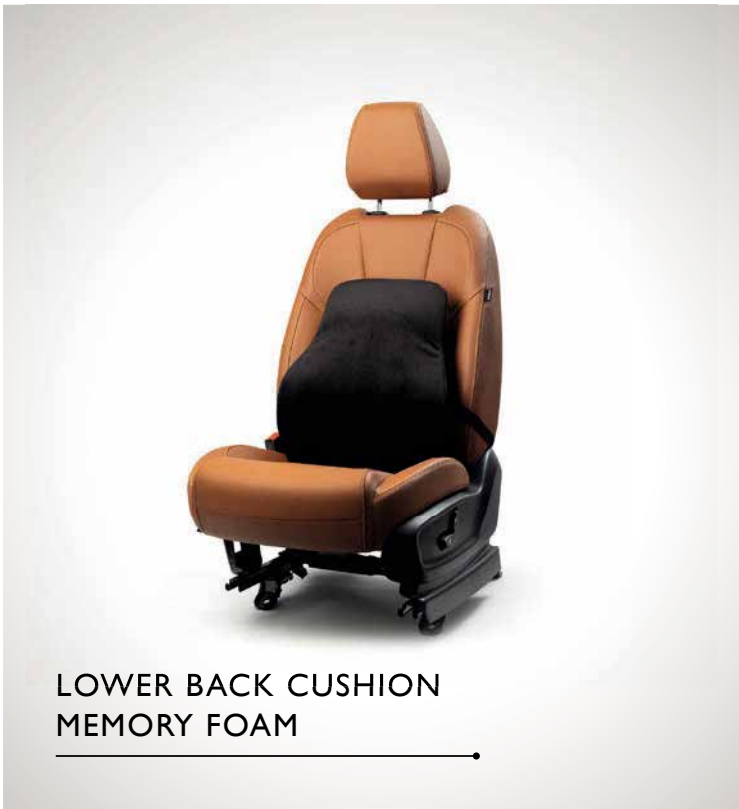

AIR VALVE
CAPS

Customised with embossed MG logo, these Chrome-plated Valve Caps provide optimal protection against dust and small particles.

Designed to use in emergency conditions while driving, these high-quality jumper start cables come with insulated cover and heavy-duty spring loaded steel clamps.

Give your back proper support with this responsive memory foam cushion.

**ADJUSTABLE
HEAD REST**

In-car comfortable support for sleepy heads. Now effectively prevent neck pain and fatigue during long road journeys.