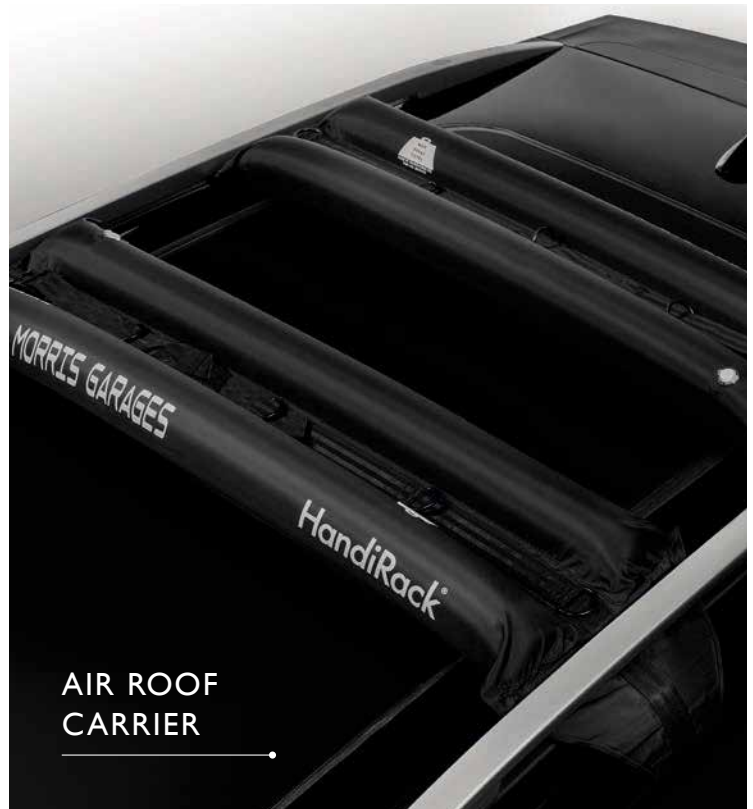

Keep your accessories organized with Trunk Organiser. It comes with various side-pockets and dividers, letting you have a place for all of your travelling accessories, no matter the size. It also prevents grocery and other material from rolling around in the car boot while driving.

STEERING COVER

Steering Cover- MG Genuine Steering Wheel cover increases the grip & control over the steering wheel.

SAFETY & PROTECTION

Experience complete piece of mind with accessories designed to make your journeys safer.

ROOF
CARRIER

MG Customised Roof Carrier has aerodynamic design and 50kg loading capacity. It protects the surface paint of your car from being scratched due to heavy baggage.

AIR ROOF
CARRIER

A mobile roof carrier which is easy to unhook and fold. Compatible with higher variant having the panoramic sunroof.