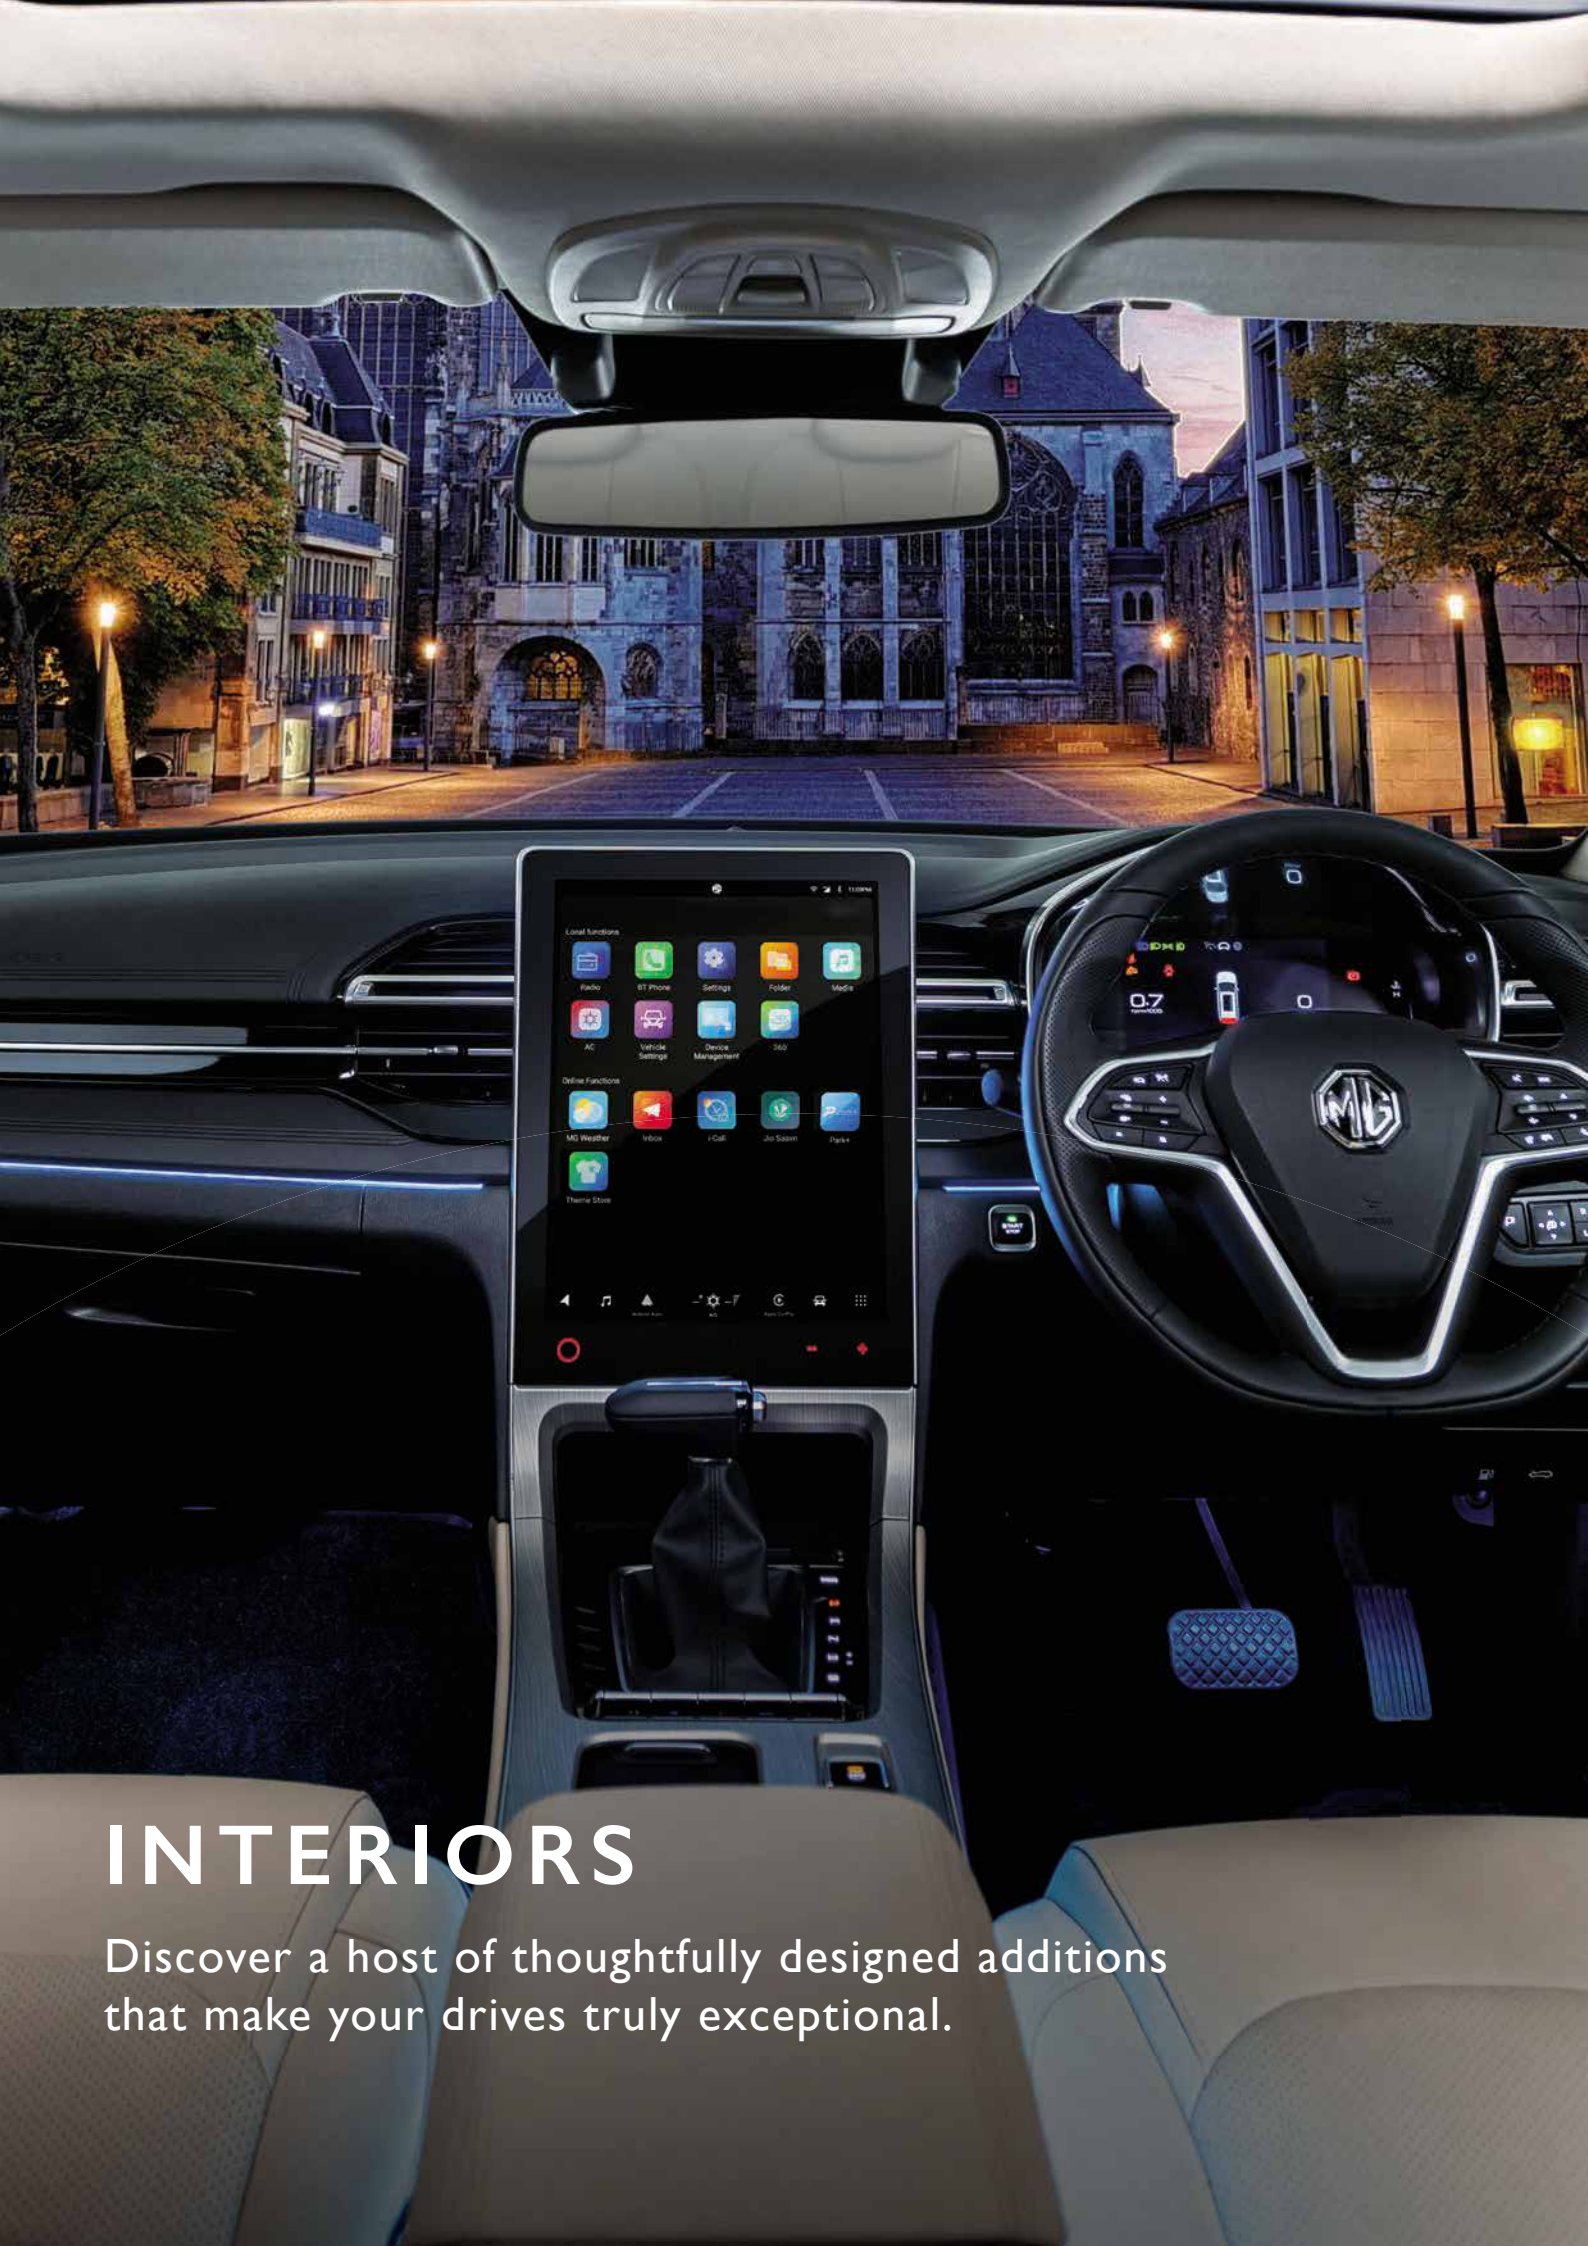

INTERIORS

Discover a host of thoughtfully designed additions that make your drives truly exceptional.