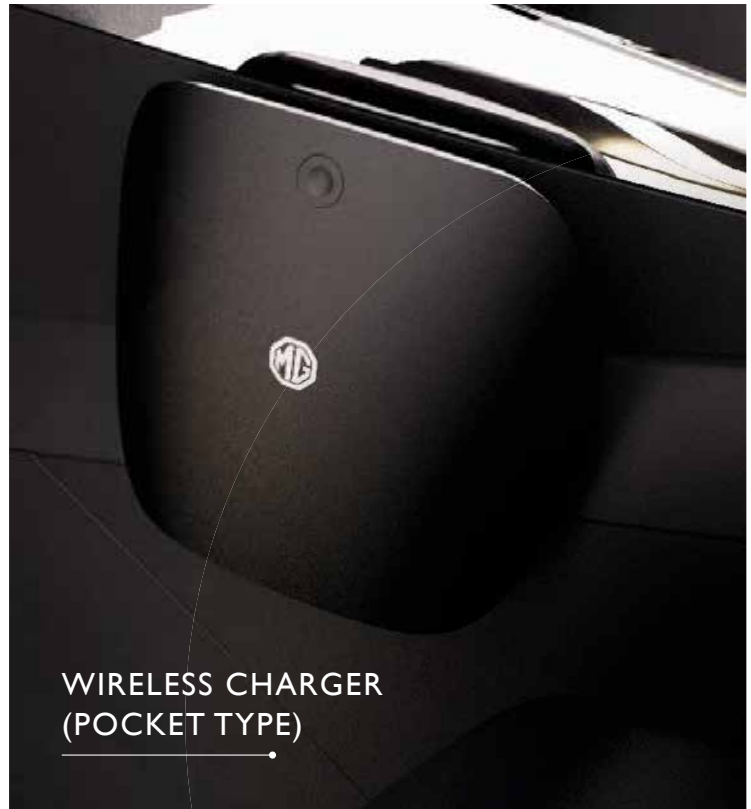

Give your back proper support with this responsive memory foam cushion.

**ADJUSTABLE
HEAD REST**

In-car comfortable support for sleepy heads. Now effectively prevent neck pain and fatigue during long road journeys.