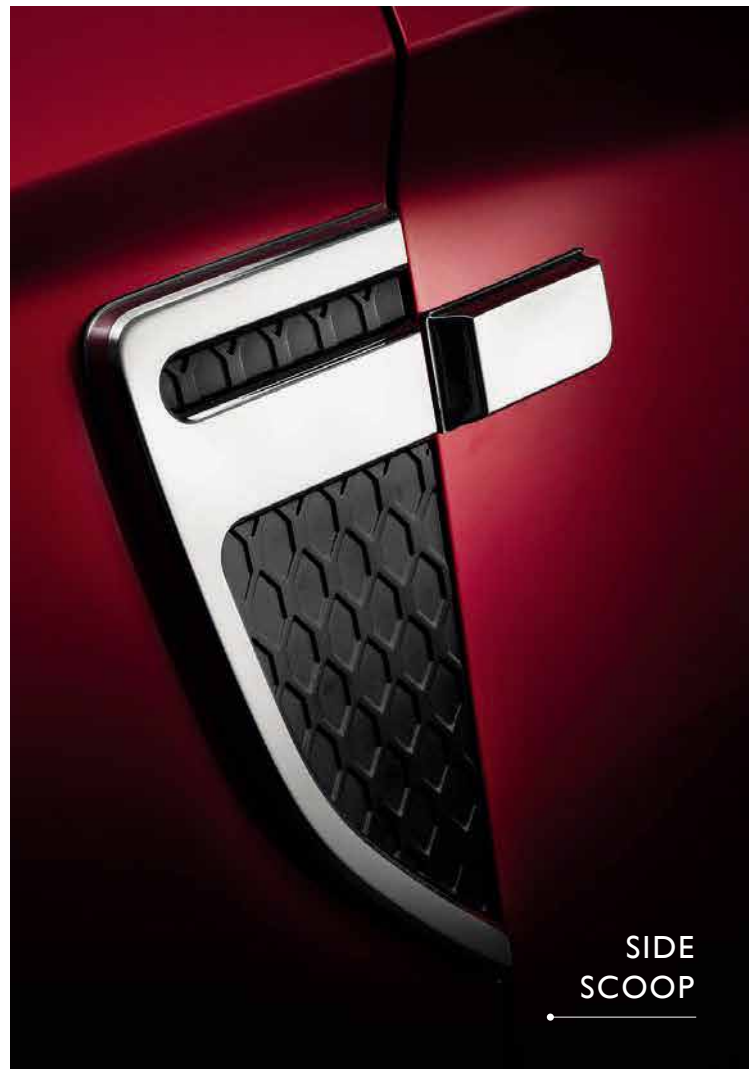

CROSS
BARS

ROOF
BOX

BICYCLE
ROOF RACK

BUMPER CORNER
PROTECTOR REAR

DOOR
PROTECTOR

CHROME DOOR HANDLES
WITH BOWL COVER KIT

CHROME
WHEEL ARCH

WIND DEFLECTOR
CHROME

HOOD
SCOOP

REAR SILL PLATE
GARNISH

SIDE
SCOOP

HOOD BRANDING
CHROME

HOOD BRANDING
BLACK

**BODY GRAPHICS
TOOLMECH**

Enhance the outer look of your car with body graphics.
Available for both dark and light body colours.

Applicable on body colours

**BODY GRAPHICS
ELEGANT WAVE**

Add more personality to your vehicle and make it stand
out with elegant wave body graphics. Available for both
dark and light body colours.

Applicable on Dark body colours