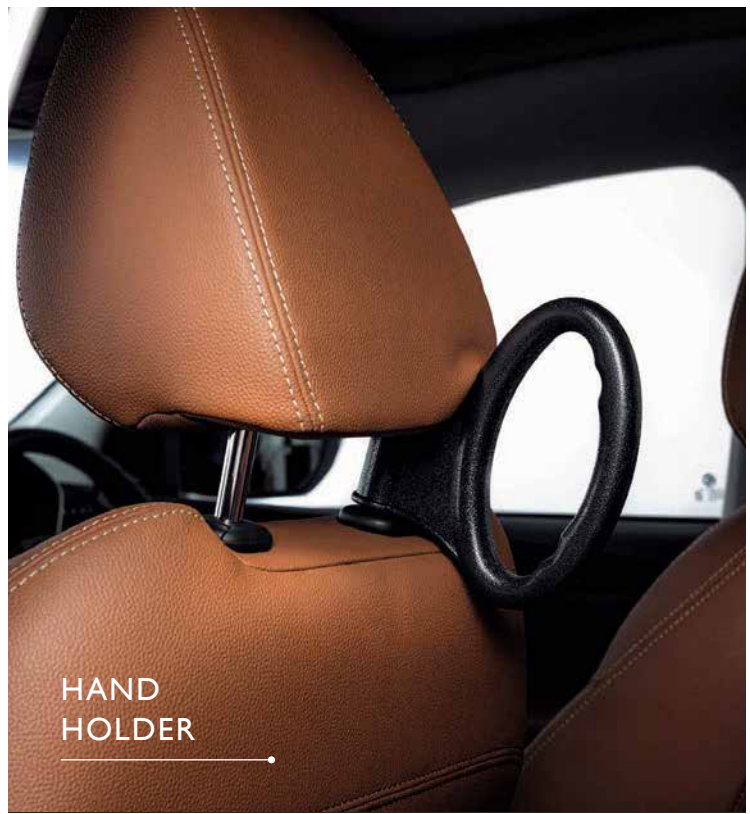

HAND
HOLDER

With an easy ingress/egress in the car, the hand holder also has a comfortable and easy grip.