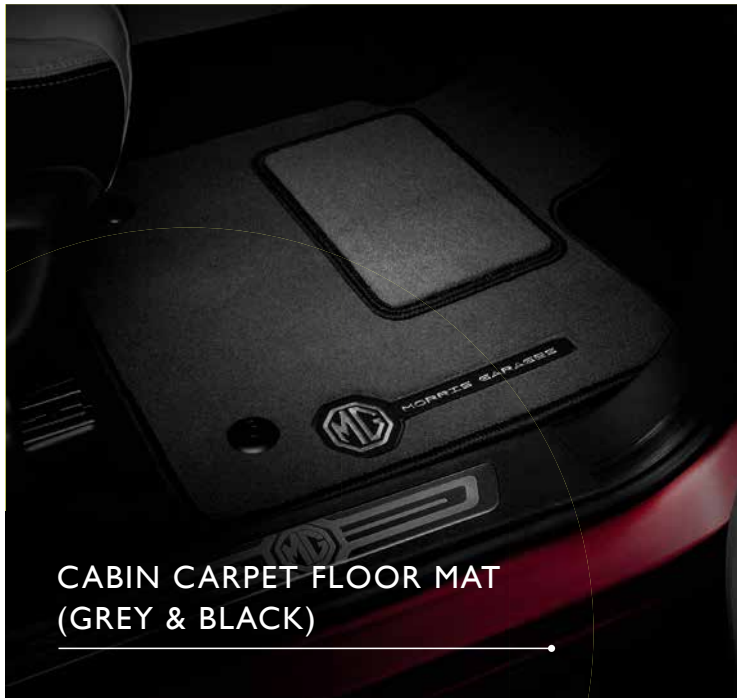

3D MAT
(CABIN + BOOT)

PVC DESIGNER
FLOOR MAT (GREY)

PVC DESIGNER
FLOOR MAT (RED)

CABIN CARPET FLOOR MAT
(GREY & BLACK)

CABIN CARPET FLOOR MAT
LIGHT (HECTOR PLUS)

CABIN CARPET FLOOR MAT
DARK (HECTOR PLUS)

CARPET BOOT MAT
Z (BLACK & RED)