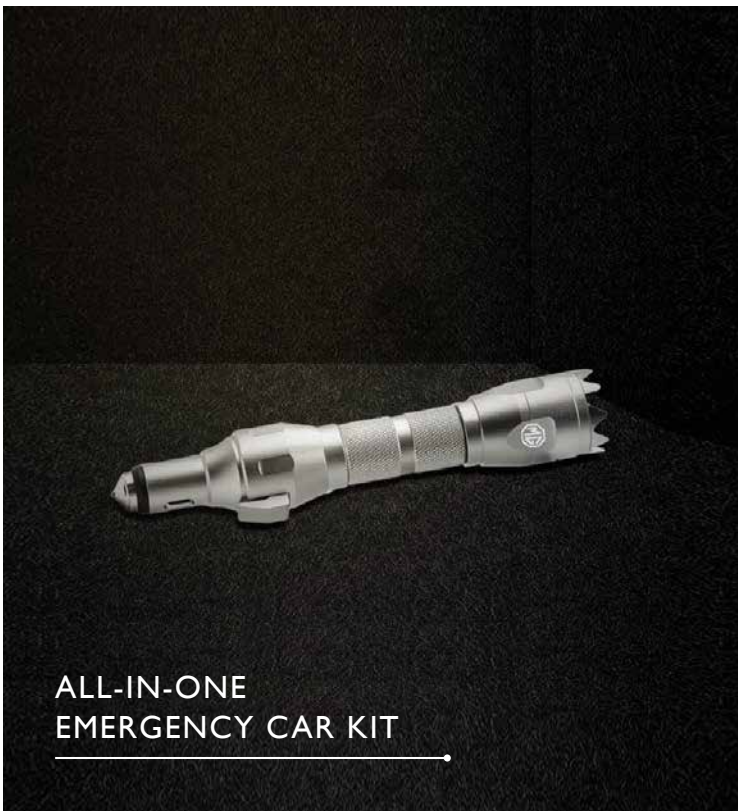

**ALL-IN-ONE
EMERGENCY CAR KIT**

It contains Car USB Adapter, LED Flash Light, Portable Battery Charger, Seatbelt Cutter, and Window Breaker.