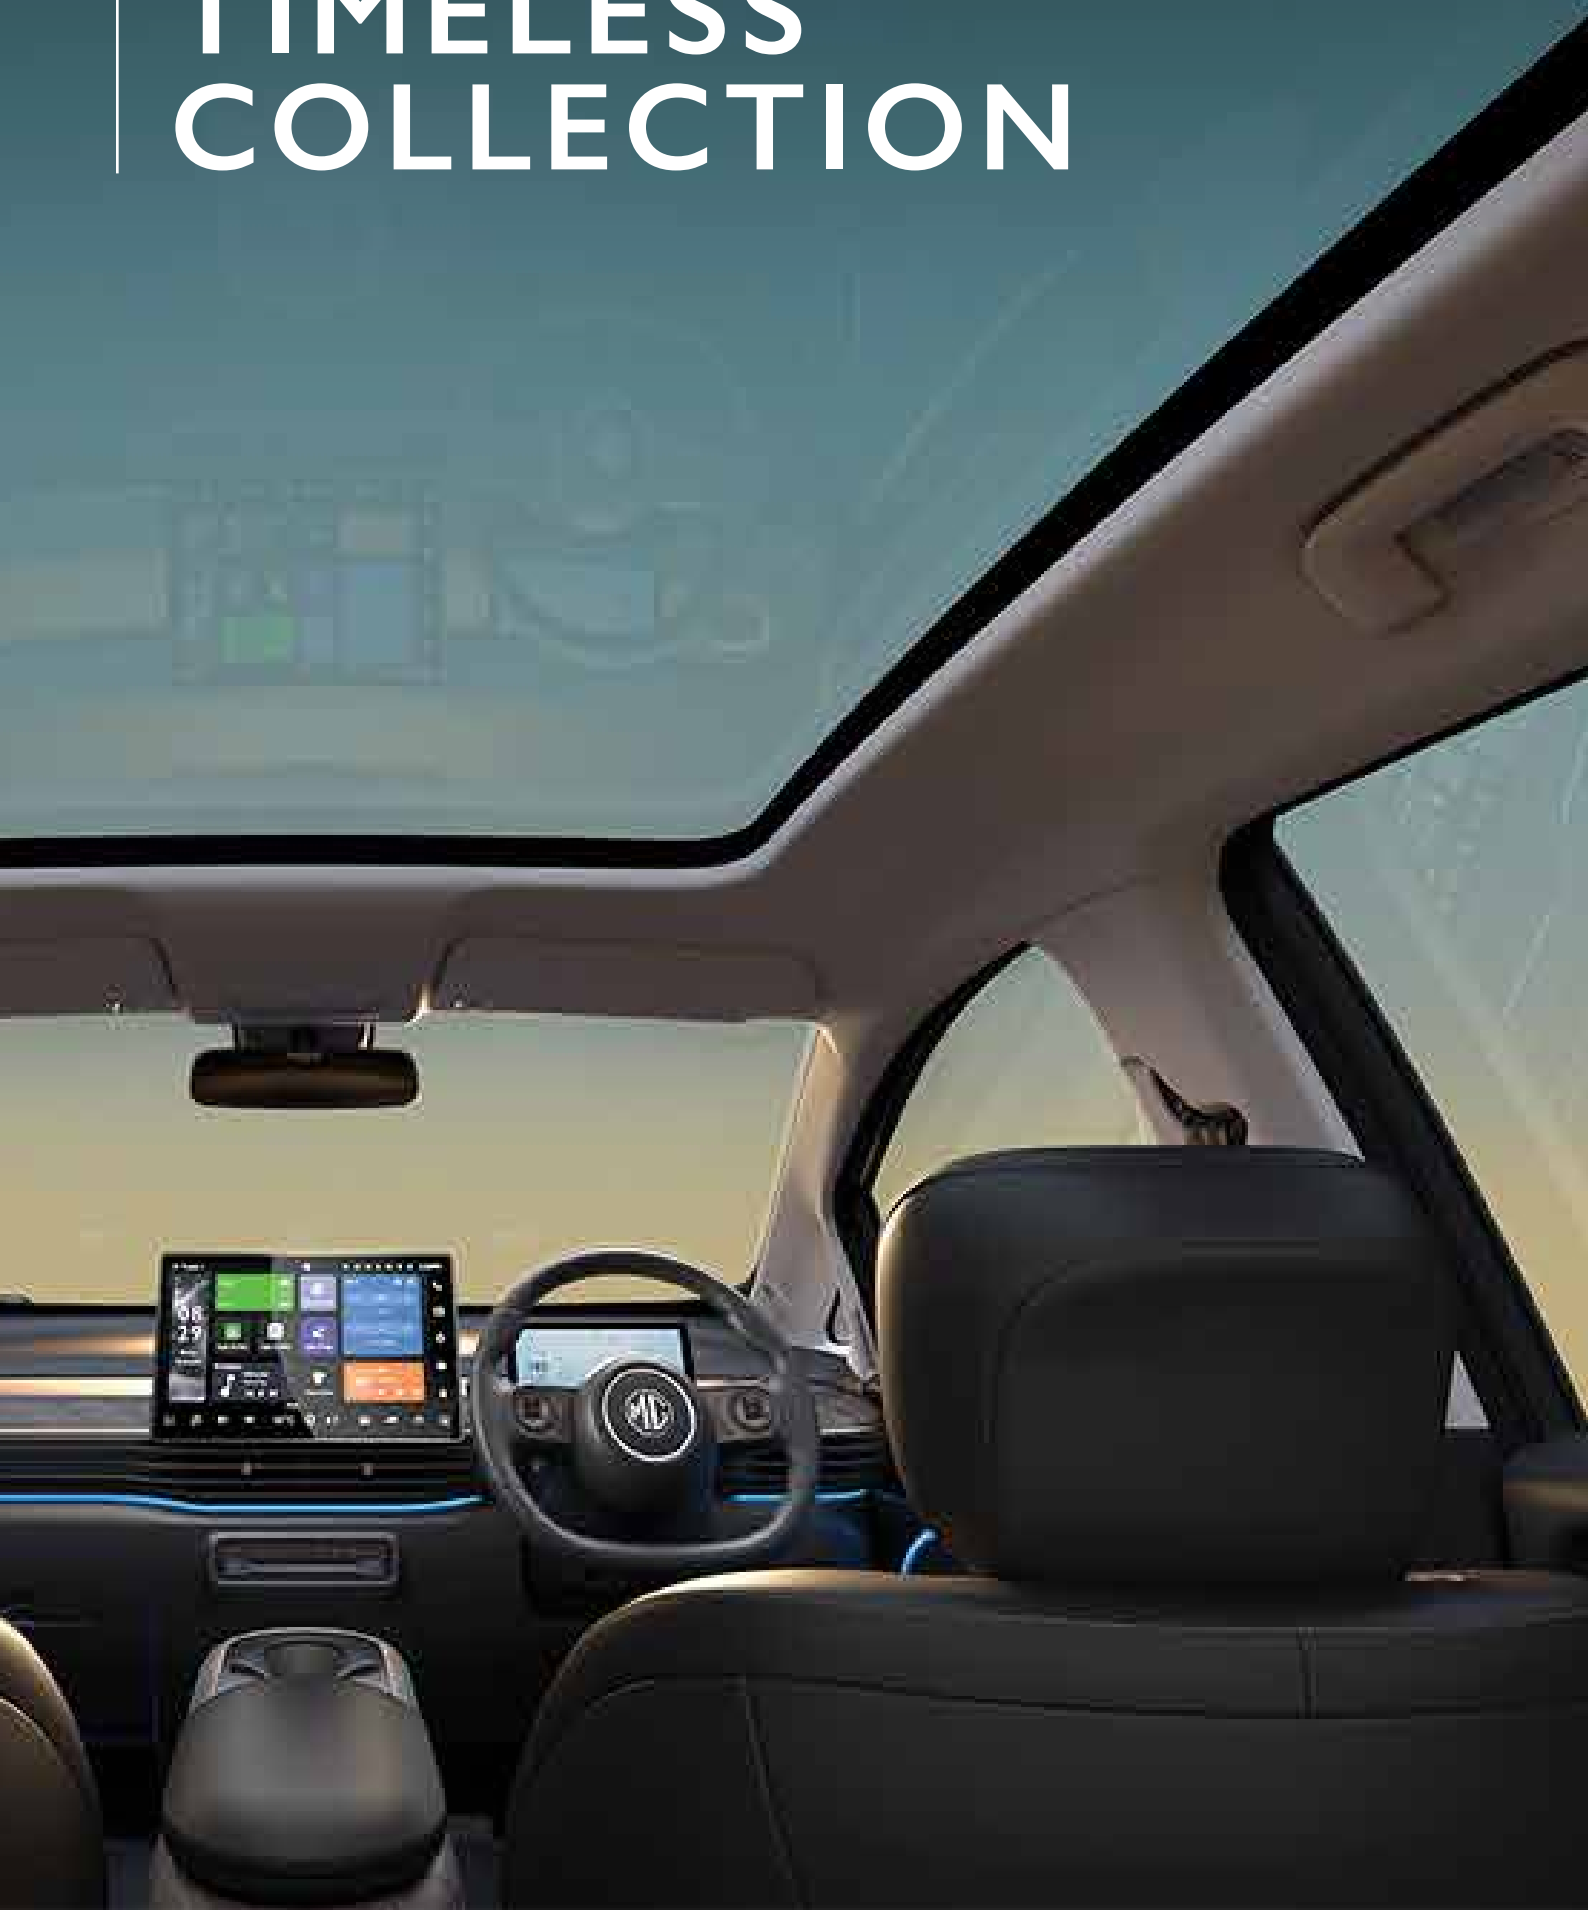

TIMELESS COLLECTION