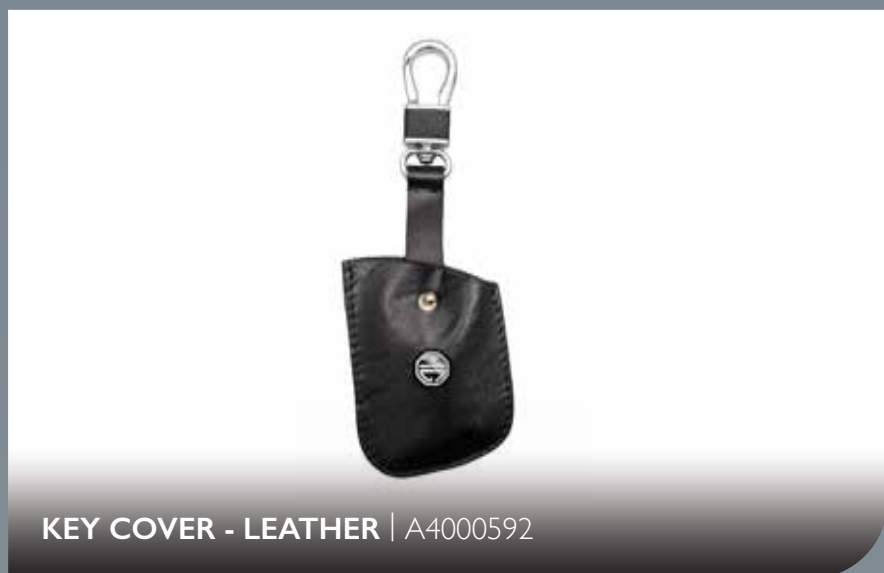

# COMFORT ENHANCEMENTS

4 PREMIUM ELEMENTS

SILL PLATES | A4000271

CUSHION SET | A4000517

KEY COVER - LEATHER | A4000592

SEAT COVER FOR SEAT WITH AIRBAG | A4001051