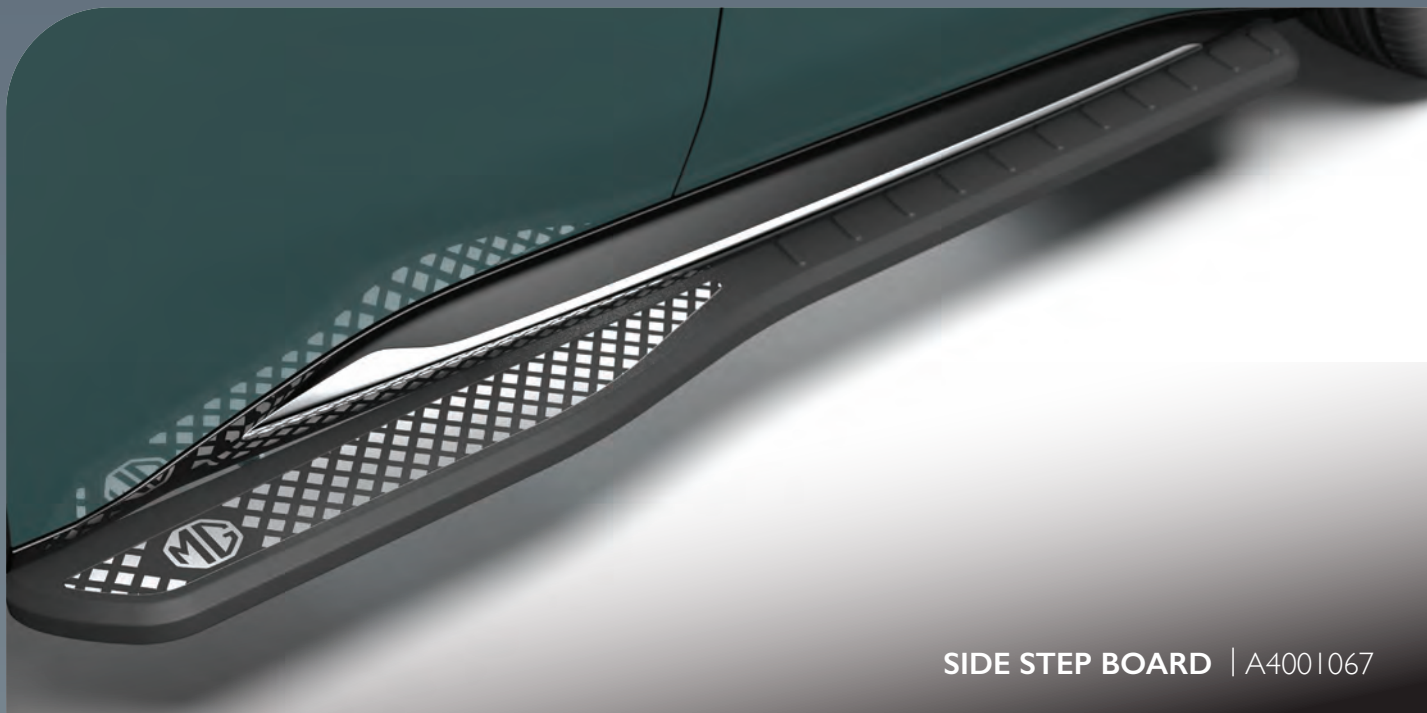

EXTERIOR ACCENTS

5 DYNAMIC ELEMENTS

SIDE STEP BOARD | A4001067