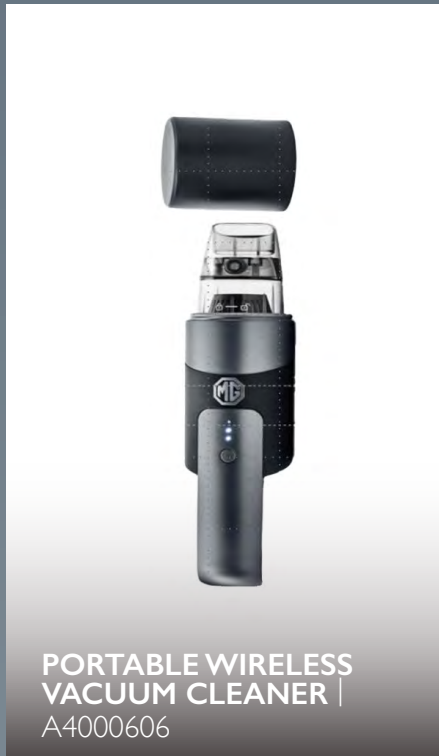

DRIVE MATE PRO+ |
KIT0070-A

**PORTABLE WIRELESS
VACUUM CLEANER |**
A4000606

**CAR MOUNTING
WIRELESS CHARGER |**
A4001024

REAR SEAT ENTERTAINMENT UNIT | A4000602

*Only one RESU included per part number

*All accessories can also be purchased à la carte