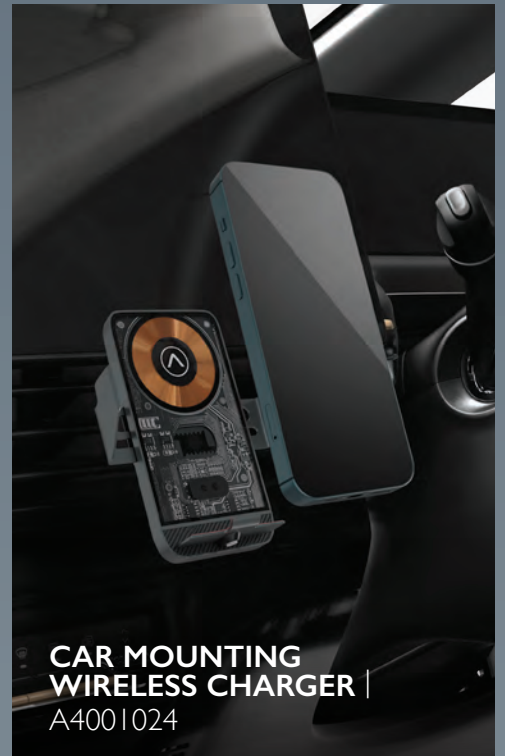

SMART TECH CONNECTIVITY PACK

SEAMLESS INTEGRATION, ENHANCED EXPERIENCE

Handpicked for tech-savvy drivers who want to enjoy a digital driving experience, the SmartTech Connectivity Pack includes accessories that enhance the technological capabilities of the car making every drive smarter.

*Only one RESU included per part number

*All accessories can also be purchased à la carte