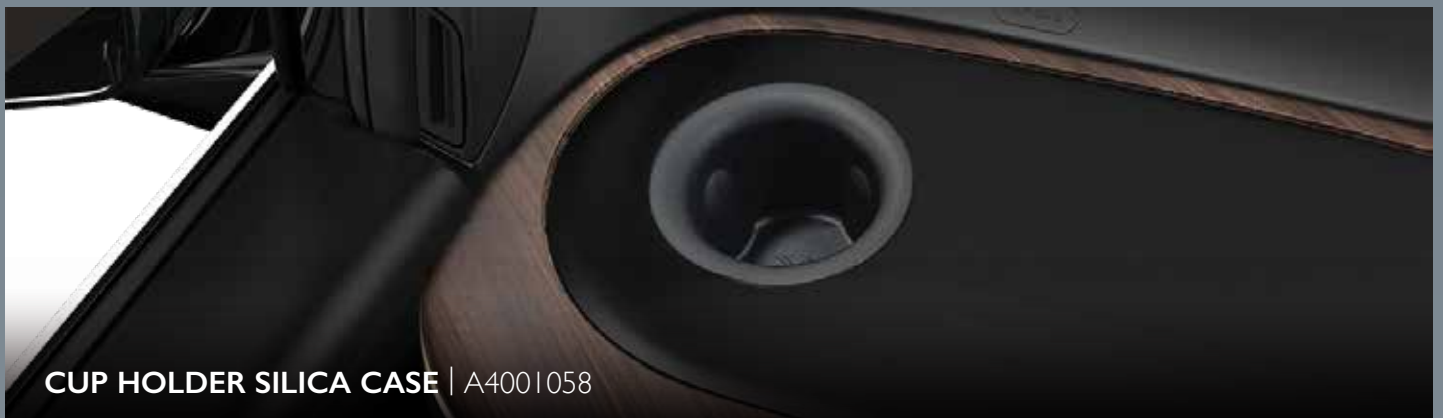

ARMREST WITH GLASS HOLDER | A4001068

CENTRE CONSOLE CUP HOLDER | A4001057