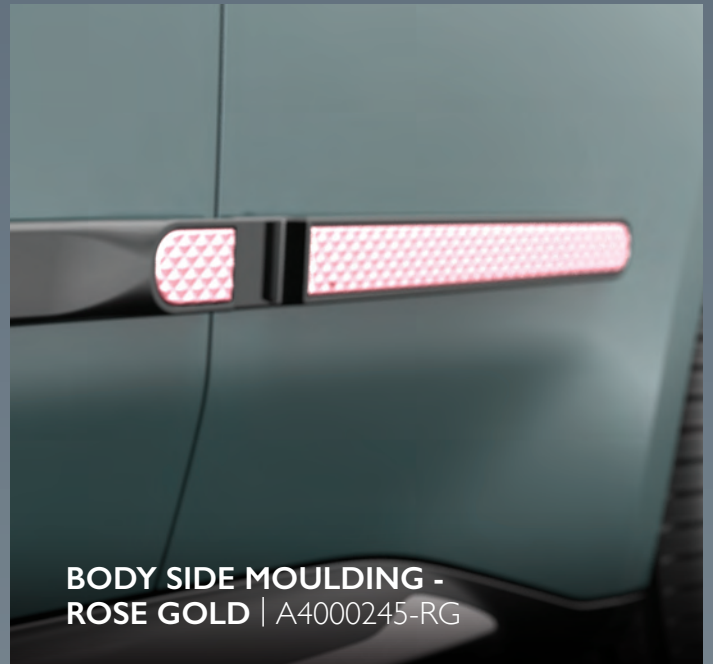

**BODY SIDE MOULDING -
ROSE GOLD | A4000245-RG**