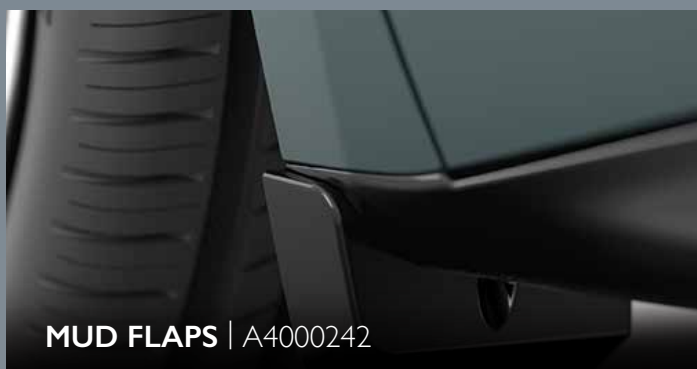

**MUD FLAPS** | A4000242

**BODY SIDE MOULDING** | A4000245

\*Only One Screen Guard included per pack as per Variant Applicability

**WHEEL ARCH CLADDING** | A4000258

**DRL GARNISH** | A4000268

**ROOF RAIL GARNISH** | A4000265