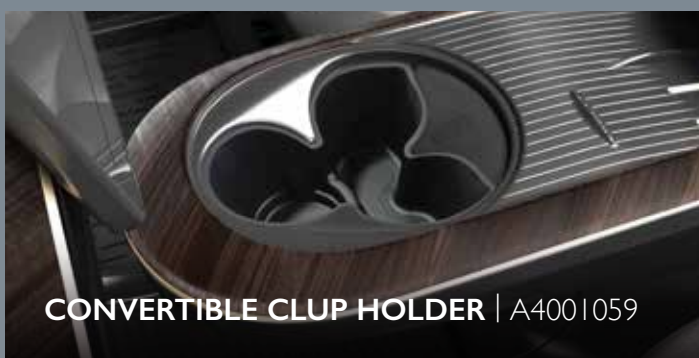

CUP HOLDER SILICA CASE | A4001058

DASHBOARD ORGANISER | A4001062

CONVERTIBLE CUP HOLDER | A4001059