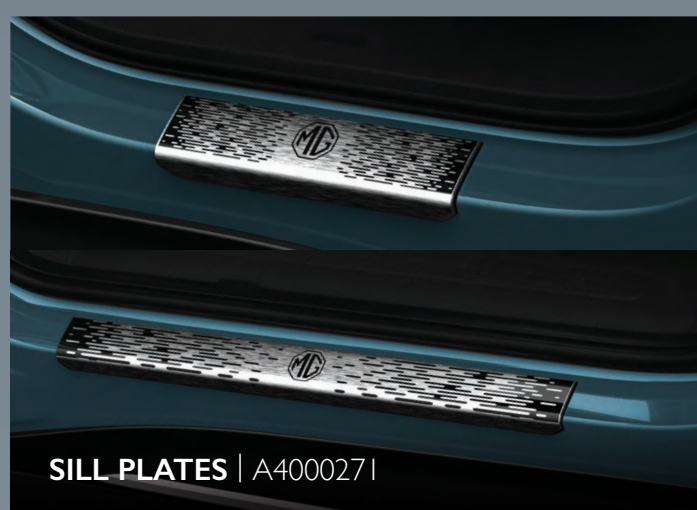

ESSENTIAL PACK

COMPLETE CAR CARE KIT

A set of curated accessories for the car owners who want to add a personal touch to their vehicle while keeping it in top condition with enhanced protection, functionality and aesthetics.

*All accessories can also be purchased à la carte