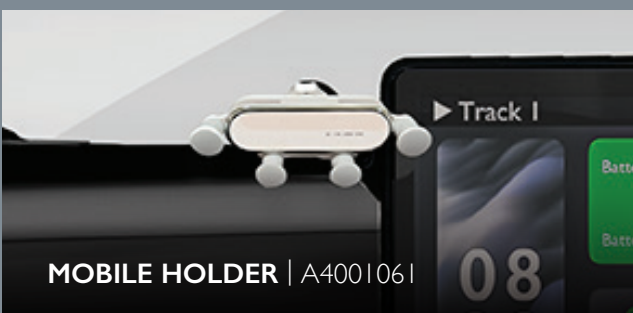

MOBILE HOLDER | A4001061

WIRELESS AIR INFLATOR | A4000777

| TRAVEL BUSINESS CLASS

**COOLER & WARMER
CUP HOLDER | A4000802**

**QUICK CHARGER |
A4000832**

**4-IN-1 CHARGING CABLE |
A4000876**

CAR COAT HANGER | A4000562