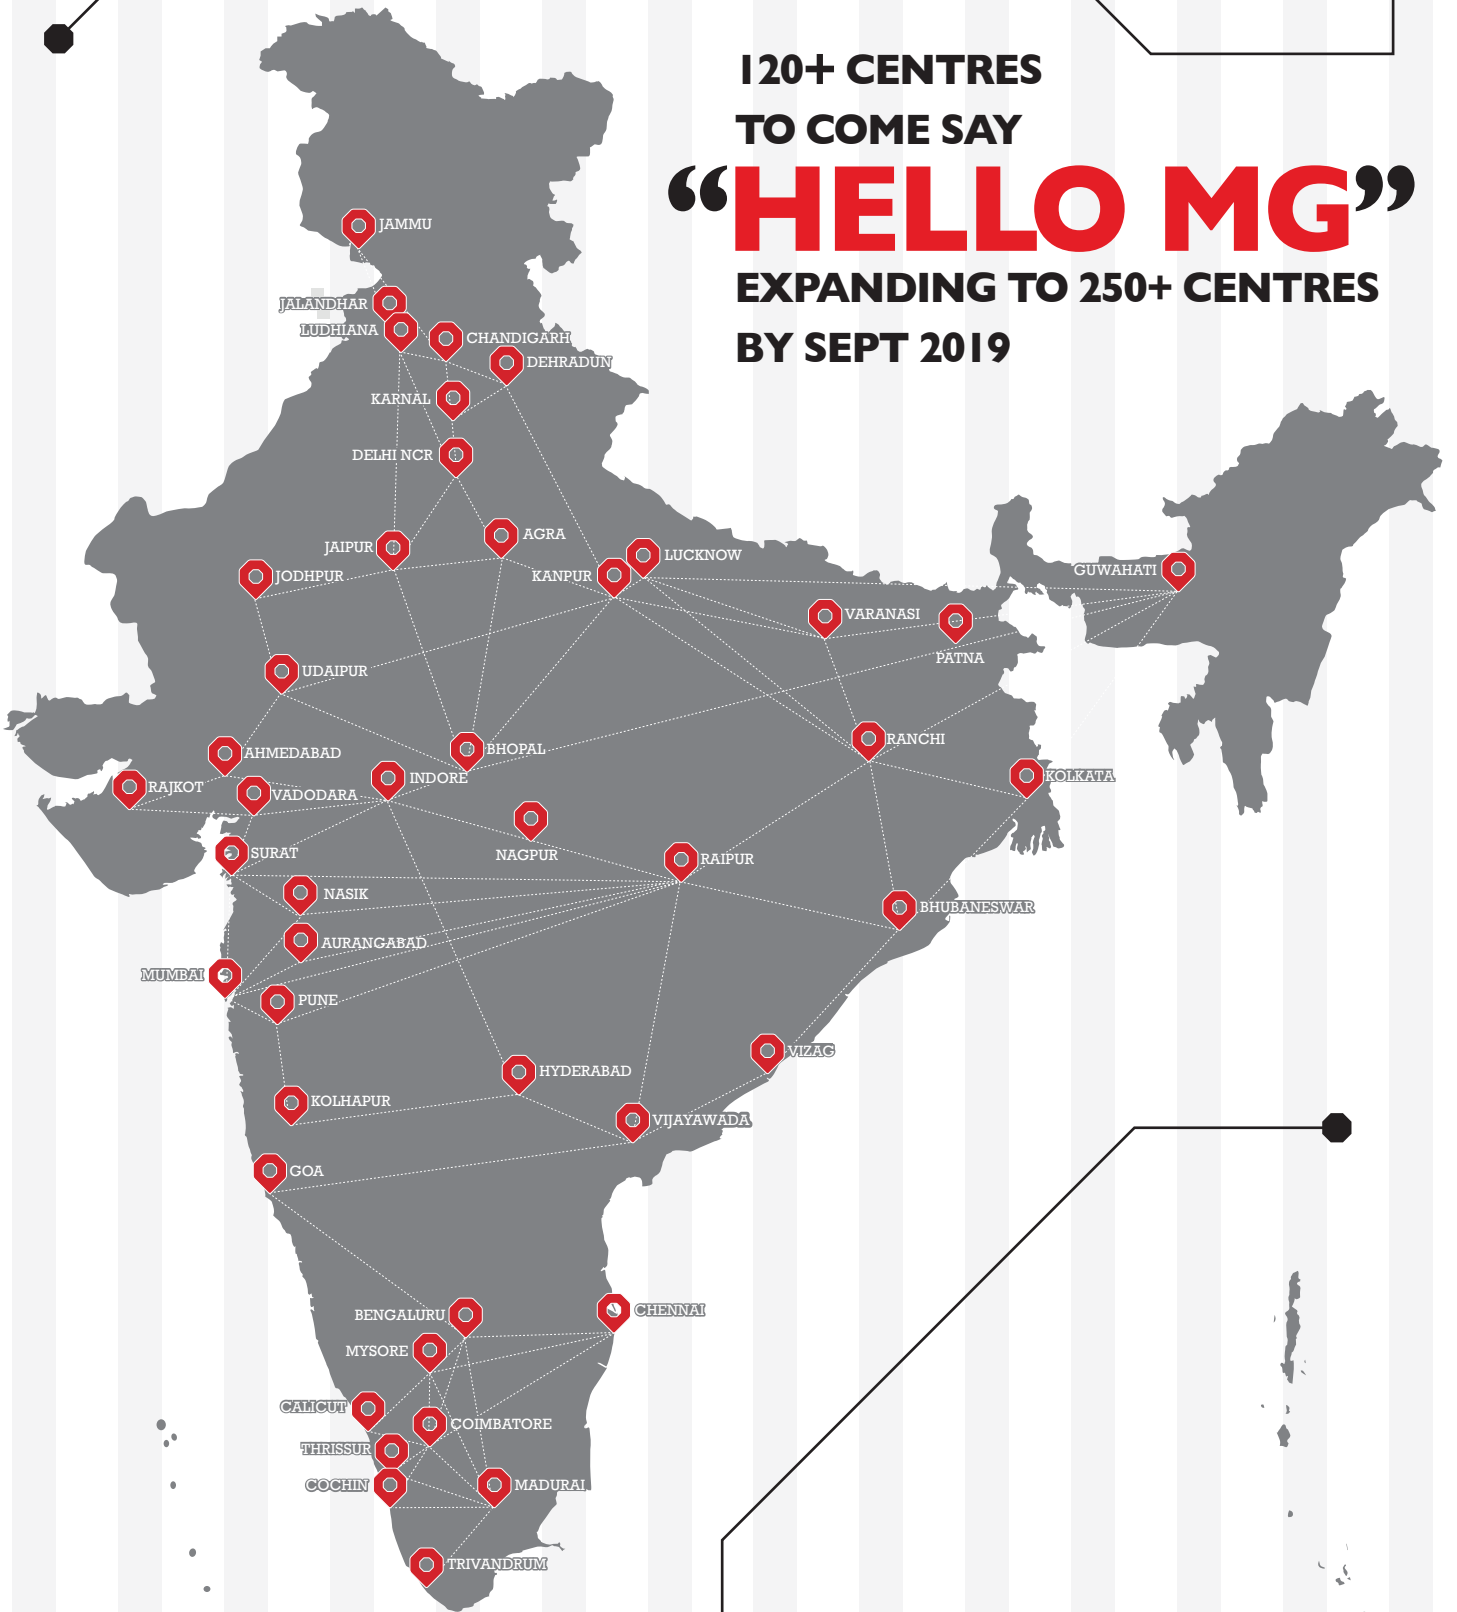

^{ooo} Applicable only for private registered vehicles. Contact your nearest MG Dealer for applicable terms and conditions.

120+ CENTRES
TO COME SAY
“HELLO MG”
EXPANDING TO 250+ CENTRES
BY SEPT 2019

The pictorial representation does not purport to be the political map of India or represent the right scale.