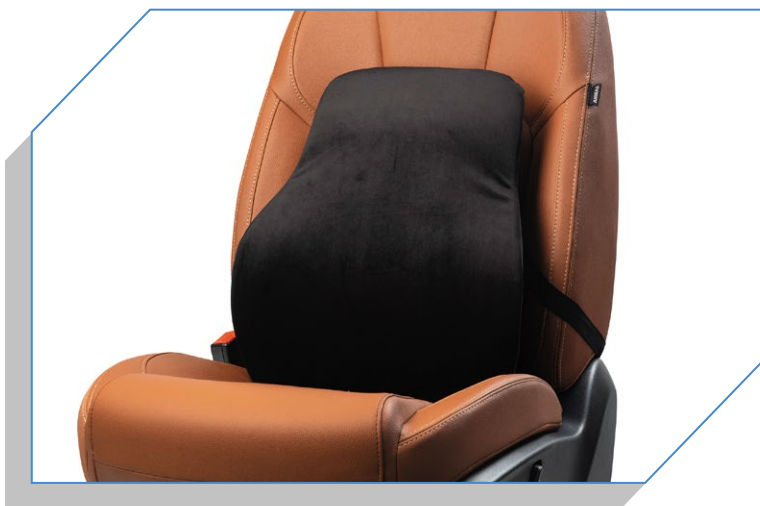

LOWER BACK CUSHION MEMORY FOAM

Give your back proper support with this responsive memory foam cushion.