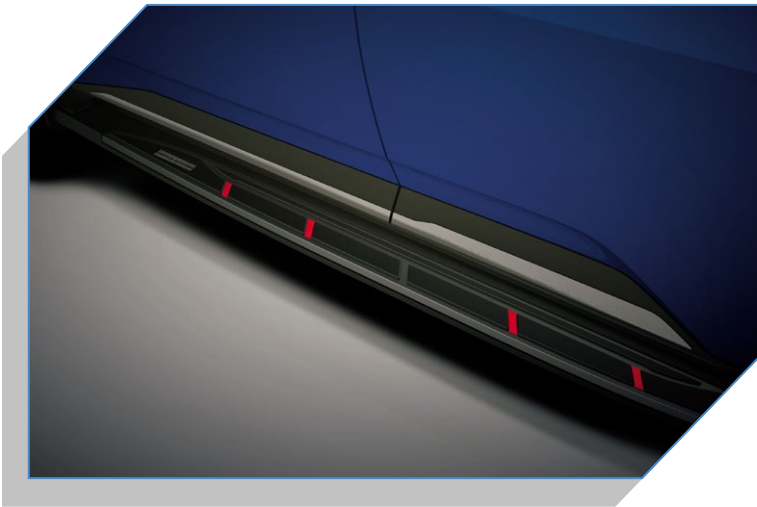

ESSENTIALS

SIDE STEP BOARD

Designed to provide additional support for old people while getting in & out, this side step board comes with 100 kg loading capacity.