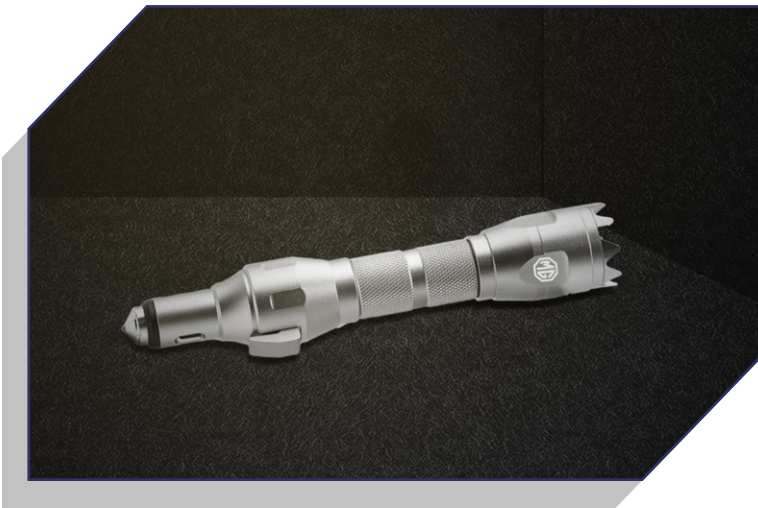

ALL IN ONE EMERGENCY CAR KIT

It contains Car USB Adapter, LED Flash Light, Portable Battery Charger, Seatbelt Cutter, Window Breaker .